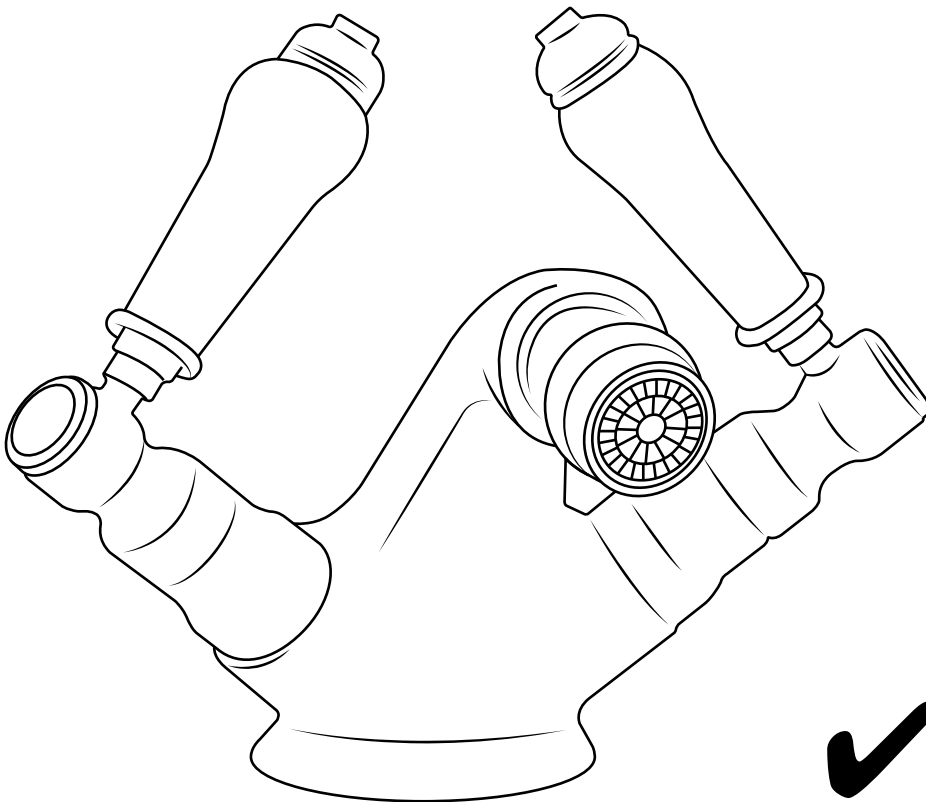

Milano

Traditional Mono Bidet Tap

 Style may vary

Installation Guide

Installation

Tools required for installing:

Parts Supplied:

1

2

3

4

 Style may vary