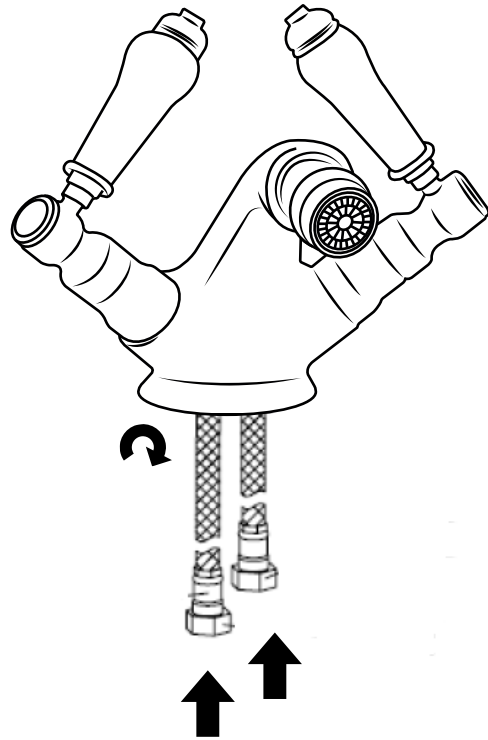

Milano

Traditional Mono Bidet Tap

 Style may vary

Installation Guide

Installation

Tools required for installing:

Parts Supplied:

1

2

3

4

 Style may vary