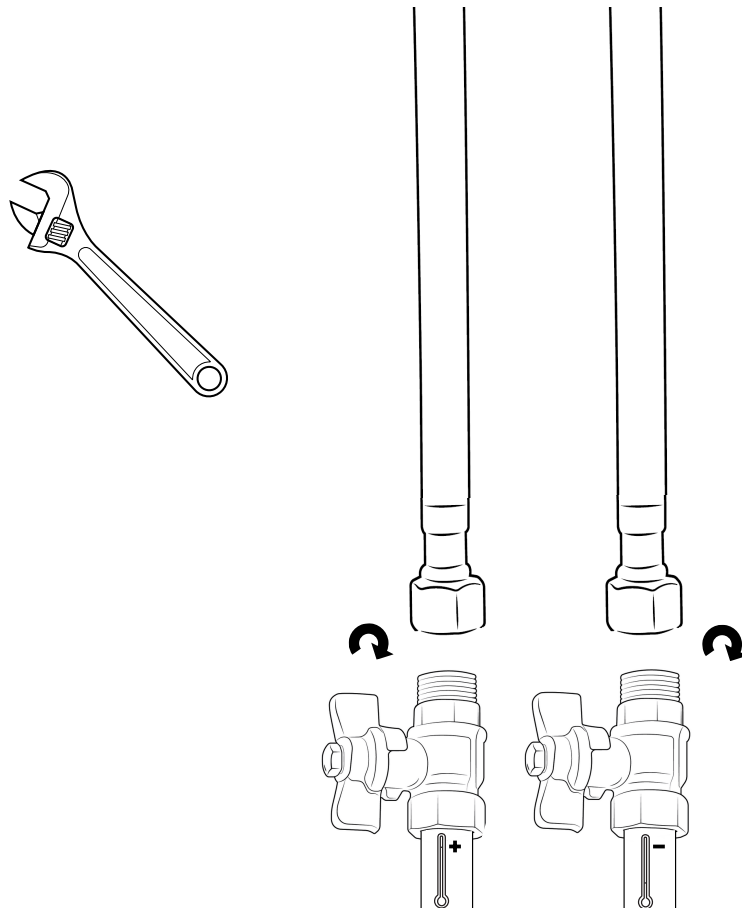

Milano

Traditional Mono Bidet Tap

 Style may vary

Installation Guide

Installation

Tools required for installing:

Parts Supplied:

1

2

3

4

 Style may vary