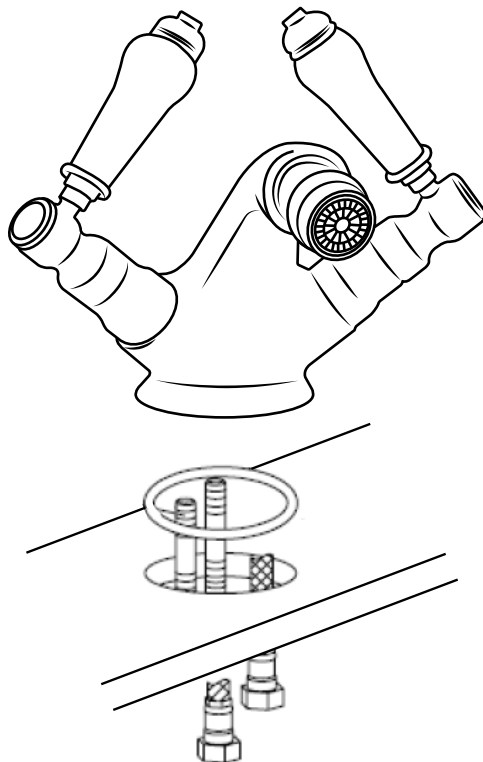

Milano

Traditional Mono Bidet Tap

 Style may vary

Installation Guide

Installation

Tools required for installing:

Parts Supplied:

1

2

3

4

 Style may vary