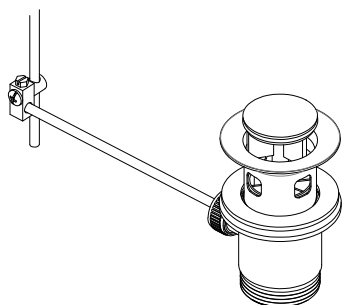

Milano

Traditional Mono Bidet Tap

 Style may vary

Installation Guide

Installation

Tools required for installing:

Parts Supplied:

1