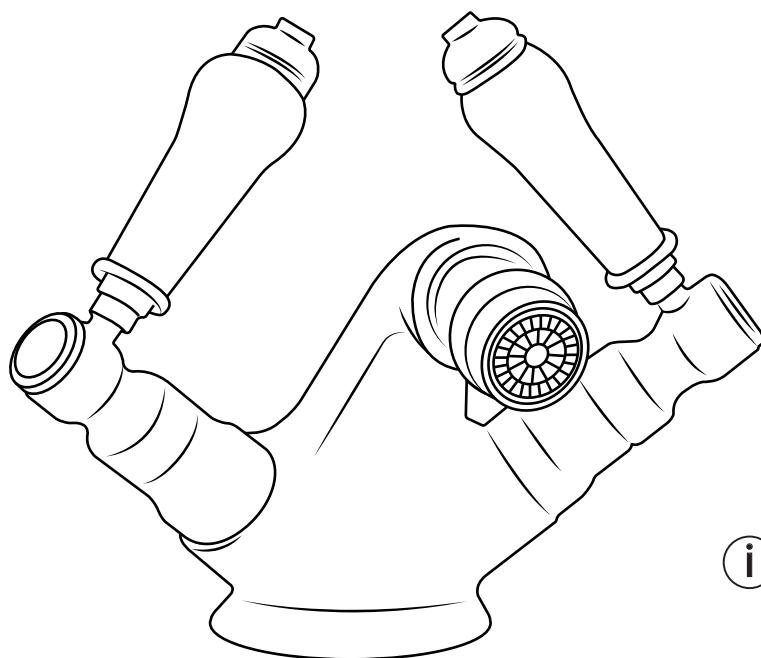

Milano

Traditional Mono Bidet Tap

 Style may vary

Installation Guide

Installation

Tools required for installing:

Parts Supplied:

1